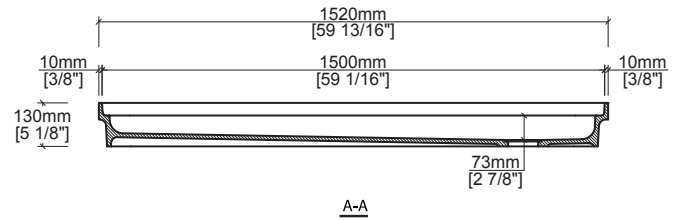

CSSH004 Solid Surface Shower Tray

Product Information

Quick Dimensions

Length	Width	Height
1,520 mm	812 mm	130 mm
59 13/16 in.	31 15/16 in.	5 1/8 in.

Measurements rounded to nearest 1/8" or mm.

Color Selections