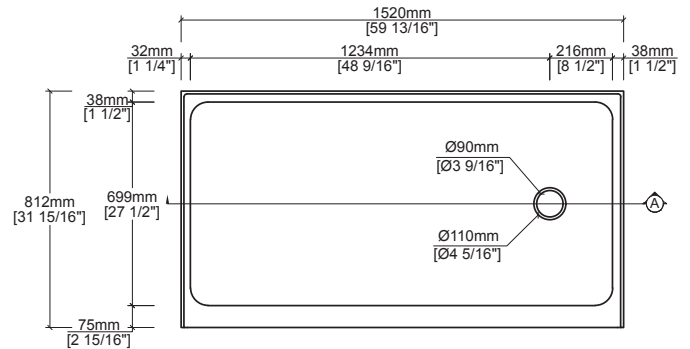

CSSH004 Solid Surface Shower Tray

Product Information

Quick Dimensions

Length	Width	Height
1,520 mm	812 mm	130 mm
59 13/16 in.	31 15/16 in.	5 1/8 in.

Measurements rounded to nearest 1/8" or mm.

Color Selections