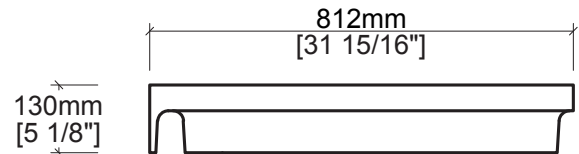

CSSH004 Solid Surface Shower Tray

Product Information

Quick Dimensions

Length	Width	Height
1,520 mm	812 mm	130 mm
59 13/16 in.	31 15/16 in.	5 1/8 in.

Measurements rounded to nearest 1/8" or mm.

Color Selections