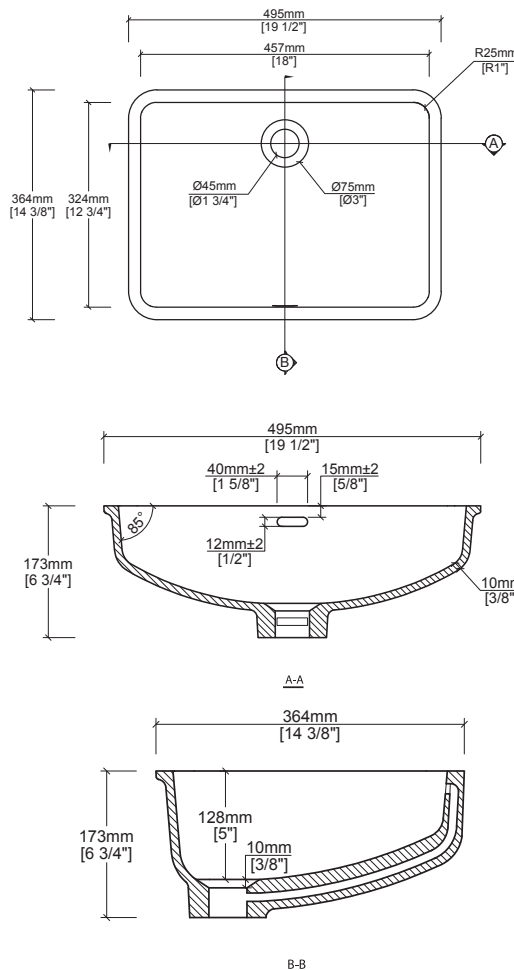

CSR008 Solid Surface Rectangular / Square Vanity Bowl Product Information

Quick Dimensions

Length	Width	Height
495 mm	364 mm	173 mm
19 1/2 in.	14 3/4 in.	6 3/4 in.

Measurements rounded to nearest 1/8" or mm.