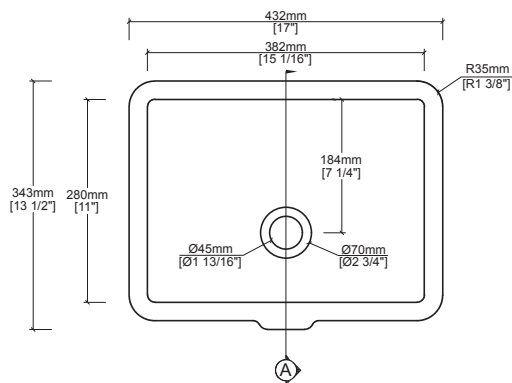

CSR005 Solid Surface Rectangular / Square Vanity Bowl Product Information

Quick Dimensions

Length	Width	Height
465 mm	343 mm	188 mm
17 in.	13 1/2 in.	7 3/8 in.

Measurements rounded to nearest 1/8" or mm.