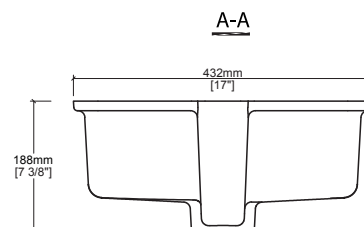

CSR005 Solid Surface Rectangular / Square Vanity Bowl Product Information

Quick Dimensions

Length	Width	Height
465 mm	343 mm	188 mm
17 in.	13 1/2 in.	7 3/8 in.

Measurements rounded to nearest 1/8" or mm.