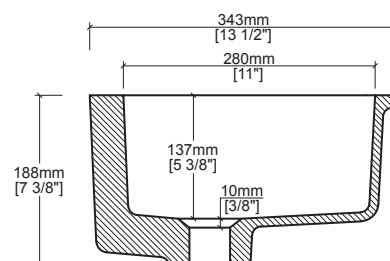

CSR005 Solid Surface Rectangular / Square Vanity Bowl Product Information

Quick Dimensions

Length	Width	Height
465 mm	343 mm	188 mm
17 in.	13 1/2 in.	7 3/8 in.

Measurements rounded to nearest 1/8" or mm.