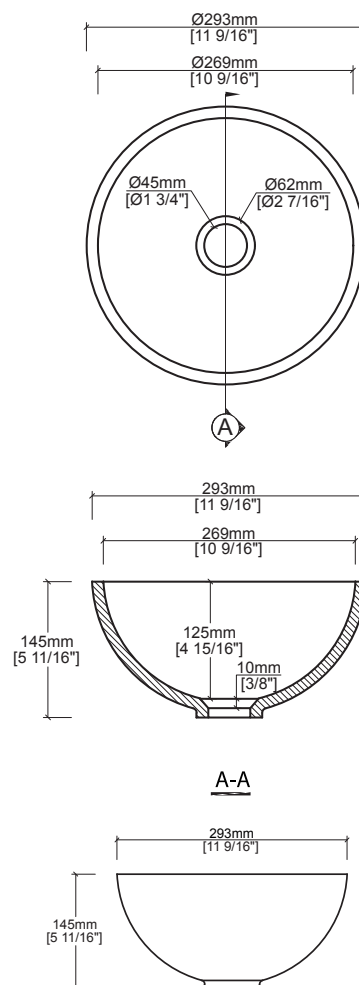

Features & Benefits

- Precision cast from acrylic solid surface
- Easy to clean non-porous surface- resists mold, mildew and stains with proper cleaning
- Seamlessly integrates with acrylic solid surface countertop for a sleek appearance with no crevices or visible joints to catch dirt and bacteria
- Can be customized for no overflow, or custom overflow location
- Versatile and sustainable solid surface for residential and commercial applications

Certifications

- Complies with the requirements of CSA B45.5/IAPMO Z124 standard for plastic plumbing fixtures and the requirements of HUD Use of Materials Bulletin No. 73a
- Complies with the requirements of EN 14688 harmonized technical specification for sanitary appliances – wash basins
- GREENGUARD GOLD Certified for low VOC emissions