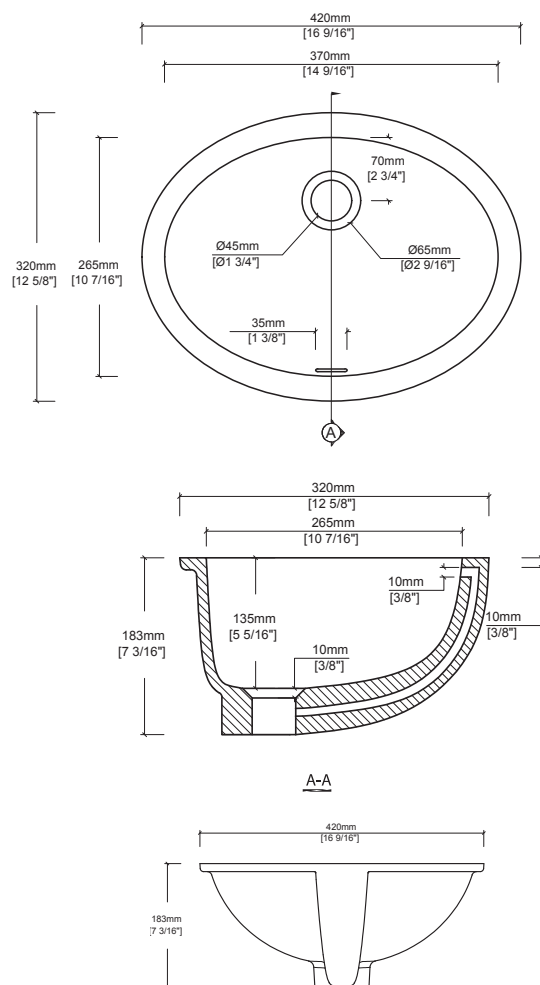

CSO005 Solid Surface Oval / Round Vanity Bowl Product Information

Quick Dimensions

Length	Width	Height
420 mm	320 mm	183 mm
16 9/16 in.	12 5/8 in.	7 3/16 in.

Measurements rounded to nearest 1/8" or mm.

Color Selections