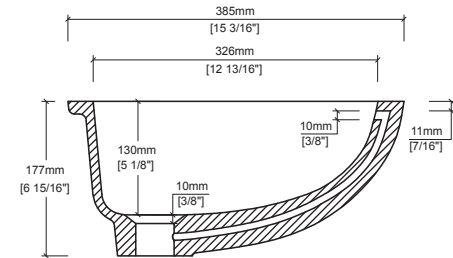

## Quick Dimensions

Length	Width	Height
465 mm	385 mm	177 mm
18 5/16 in.	15 3/16 in.	6 15/16 in.

Measurements rounded to nearest 1/8" or mm.