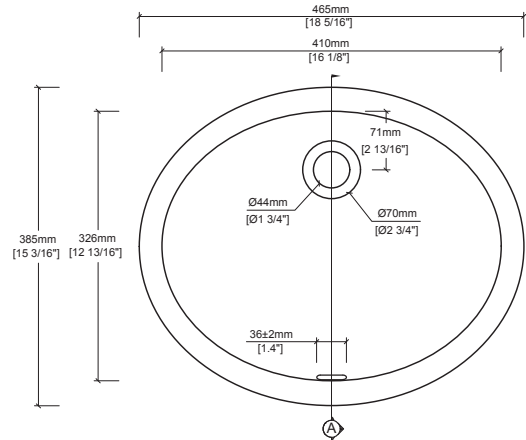

## Quick Dimensions

Length	Width	Height
465 mm	385 mm	177 mm
18 5/16 in.	15 3/16 in.	6 15/16 in.

Measurements rounded to nearest 1/8" or mm.