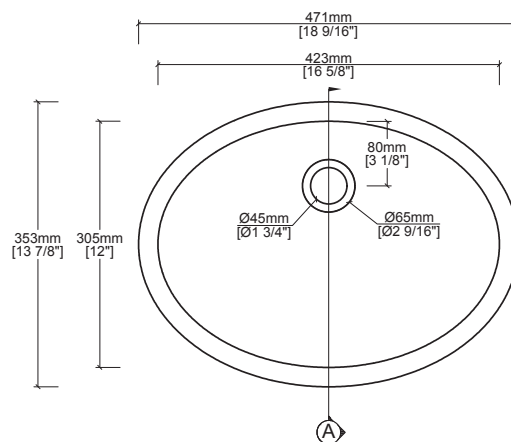

CSO003 Solid Surface Oval / Round Vanity Bowl Product Information

Quick Dimensions

Length	Width	Height
471 mm	353 mm	98 mm
18 1/2 in.	13 7/8 in.	3 7/8 in.

Measurements rounded to nearest 1/8" or mm.

Color Selections