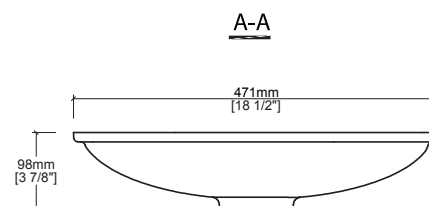

CSO003 Solid Surface Oval / Round Vanity Bowl Product Information

Quick Dimensions

Length	Width	Height
471 mm	353 mm	98 mm
18 1/2 in.	13 7/8 in.	3 7/8 in.

Measurements rounded to nearest 1/8" or mm.

Color Selections