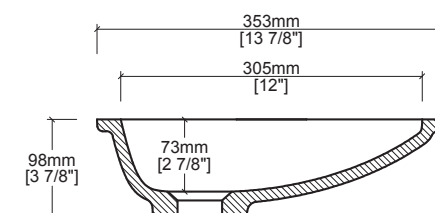

CSO003 Solid Surface Oval / Round Vanity Bowl Product Information

Quick Dimensions

Length	Width	Height
471 mm	353 mm	98 mm
18 1/2 in.	13 7/8 in.	3 7/8 in.

Measurements rounded to nearest 1/8" or mm.

Color Selections