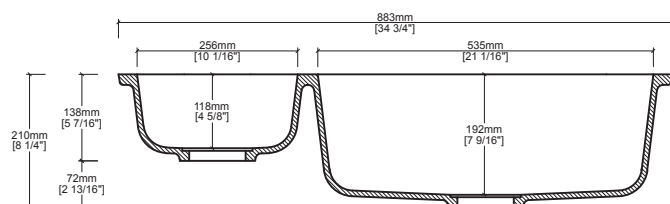

CSK009 Solid Surface Kitchen / Bar Sink

Product Information

A-A

Quick Dimensions

Length	Width	Height
883 mm	460 mm	210 mm
34 3/4 in.	18 1/8 in.	8 1/4 in.

Measurements rounded to nearest 1/8" or mm.

Color Selections