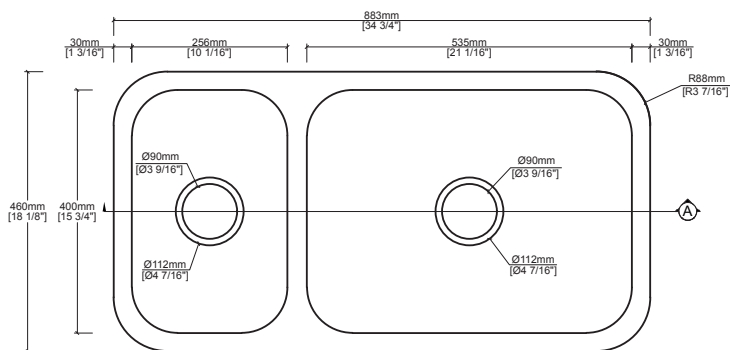

CSK009 Solid Surface Kitchen / Bar Sink

Product Information

A-A

Quick Dimensions

Length	Width	Height
883 mm	460 mm	210 mm
34 3/4 in.	18 1/8 in.	8 1/4 in.

Measurements rounded to nearest 1/8" or mm.

Color Selections