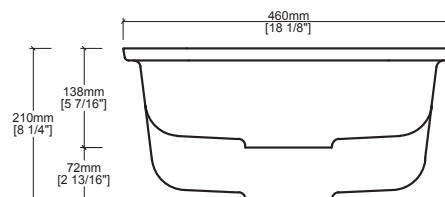

CSK009 Solid Surface Kitchen / Bar Sink

Product Information

A-A

Quick Dimensions

Length	Width	Height
883 mm	460 mm	210 mm
34 3/4 in.	18 1/8 in.	8 1/4 in.

Measurements rounded to nearest 1/8" or mm.

Color Selections