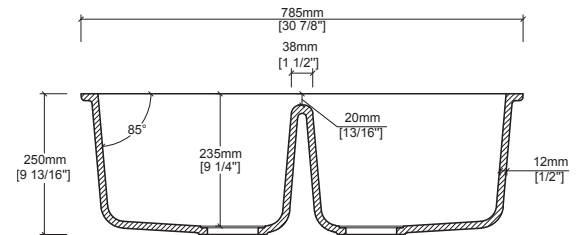

CSK008 Solid Surface Kitchen / Bar Sink Product Information

Quick Dimensions

Length	Width	Height
785 mm	479 mm	250 mm
30 7/8 in.	18 13/16 in.	6 15/16 in.

Measurements rounded to nearest 1/8" or mm.

Color Selections