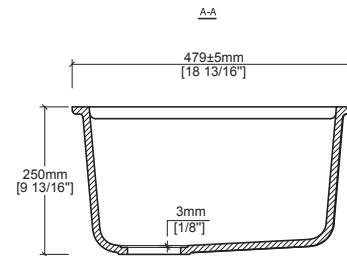

CSK008 Solid Surface Kitchen / Bar Sink Product Information

Quick Dimensions

Length	Width	Height
785 mm	479 mm	250 mm
30 7/8 in.	18 13/16 in.	6 15/16 in.

Measurements rounded to nearest 1/8" or mm.

Color Selections