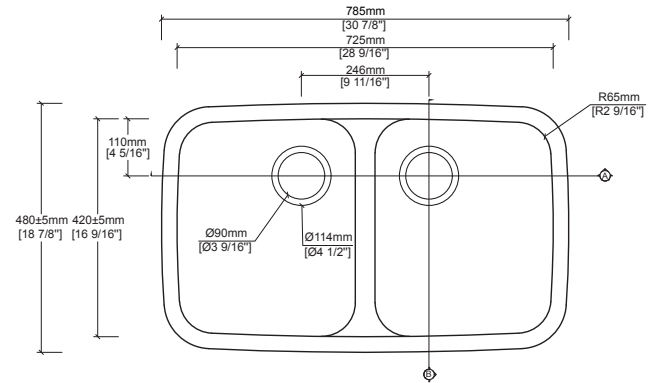

CSK008 Solid Surface Kitchen / Bar Sink Product Information

Quick Dimensions

Length	Width	Height
785 mm	479 mm	250 mm
30 7/8 in.	18 13/16 in.	6 15/16 in.

Measurements rounded to nearest 1/8" or mm.

Color Selections