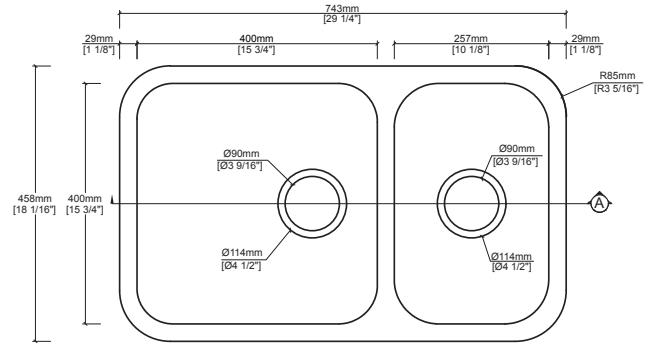

CSK007 Solid Surface Kitchen / Bar Sink Product Information

Quick Dimensions

Length	Width	Height
230 mm	458 mm	230 mm
29 1/4 in.	18 in.	9 1/16 in.

Measurements rounded to nearest 1/8" or mm.

Color Selections