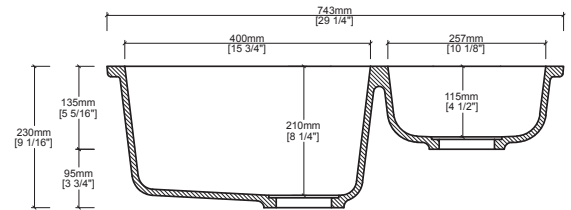

CSK007 Solid Surface Kitchen / Bar Sink Product Information

Quick Dimensions

Length	Width	Height
230 mm	458 mm	230 mm
29 1/4 in.	18 in.	9 1/16 in.

Measurements rounded to nearest 1/8" or mm.

Color Selections