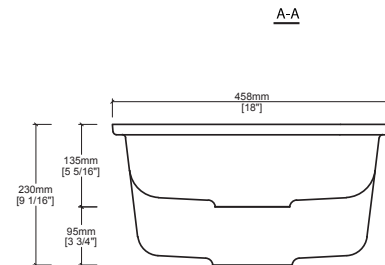

CSK007 Solid Surface Kitchen / Bar Sink Product Information

Quick Dimensions

Length	Width	Height
230 mm	458 mm	230 mm
29 1/4 in.	18 in.	9 1/16 in.

Measurements rounded to nearest 1/8" or mm.

Color Selections