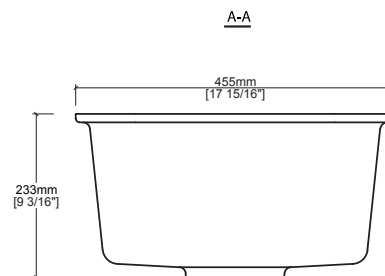

CSK006 Solid Surface Kitchen / Bar Sink Product Information

Quick Dimensions

Length	Width	Height
555 mm	455 mm	233 mm
21 7/8 in.	17 15/16 in.	9 3/16 in.

Measurements rounded to nearest 1/8" or mm.

Color Selections