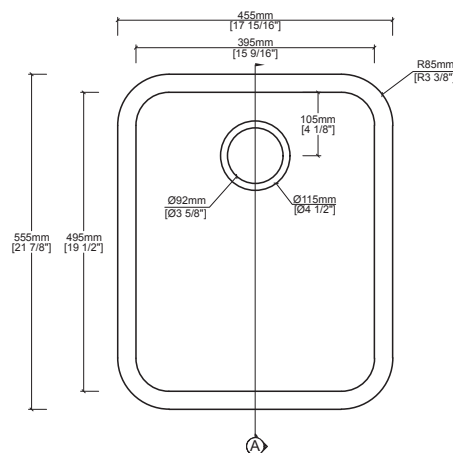

CSK006 Solid Surface Kitchen / Bar Sink Product Information

Quick Dimensions

Length	Width	Height
555 mm	455 mm	233 mm
21 7/8 in.	17 15/16 in.	9 3/16 in.

Measurements rounded to nearest 1/8" or mm.

Color Selections