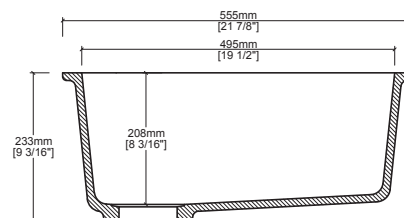

CSK006 Solid Surface Kitchen / Bar Sink Product Information

Quick Dimensions

Length	Width	Height
555 mm	455 mm	233 mm
21 7/8 in.	17 15/16 in.	9 3/16 in.

Measurements rounded to nearest 1/8" or mm.

Color Selections