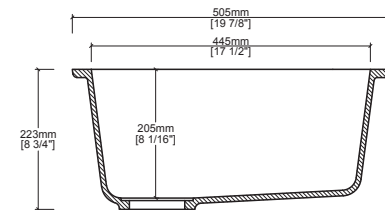

CSK005 Solid Surface Kitchen / Bar Sink Product Information

Quick Dimensions

Length	Width	Height
505 mm	457 mm	223 mm
19 7/8 in.	18 in.	8 3/4 in.

Measurements rounded to nearest 1/8" or mm.

Color Selections