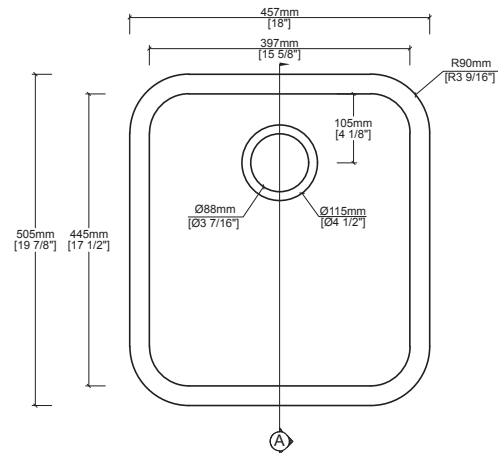

CSK005 Solid Surface Kitchen / Bar Sink Product Information

Quick Dimensions

Length	Width	Height
505 mm	457 mm	223 mm
19 7/8 in.	18 in.	8 3/4 in.

Measurements rounded to nearest 1/8" or mm.

Color Selections