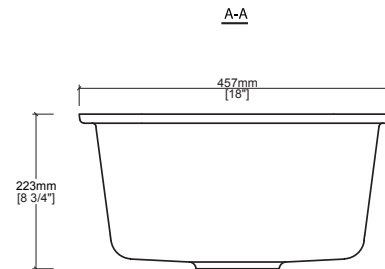

CSK005 Solid Surface Kitchen / Bar Sink Product Information

Quick Dimensions

Length	Width	Height
505 mm	457 mm	223 mm
19 7/8 in.	18 in.	8 3/4 in.

Measurements rounded to nearest 1/8" or mm.

Color Selections