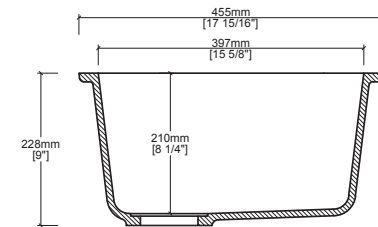

CSK004 Solid Surface Kitchen / Bar Sink Product Information

Quick Dimensions

Length	Width	Height
455 mm	455 mm	177 mm
17 15/16 in.	17 15/16 in.	6 15/16 in.

Measurements rounded to nearest 1/8" or mm.

Color Selections