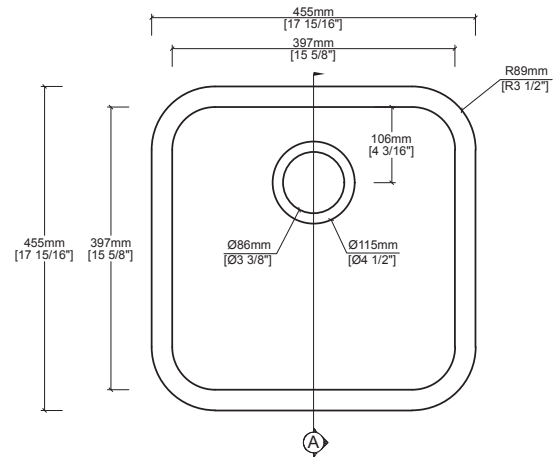

CSK004 Solid Surface Kitchen / Bar Sink Product Information

Quick Dimensions

Length	Width	Height
455 mm	455 mm	177 mm
17 15/16 in.	17 15/16 in.	6 15/16 in.

Measurements rounded to nearest 1/8" or mm.

Color Selections