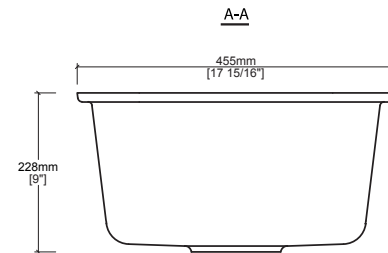

CSK004 Solid Surface Kitchen / Bar Sink Product Information

Quick Dimensions

Length	Width	Height
455 mm	455 mm	177 mm
17 15/16 in.	17 15/16 in.	6 15/16 in.

Measurements rounded to nearest 1/8" or mm.

Color Selections