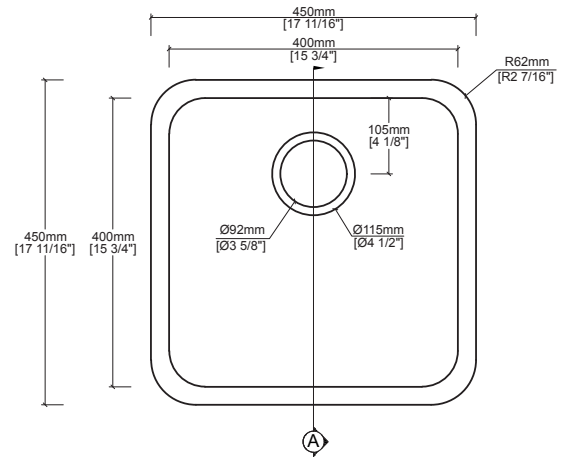

## Quick Dimensions

Length	Width	Height
450 mm	450 mm	305 mm
17 11/16 in.	17 11/16 in.	12 in.

Measurements rounded to nearest 1/8" or mm.