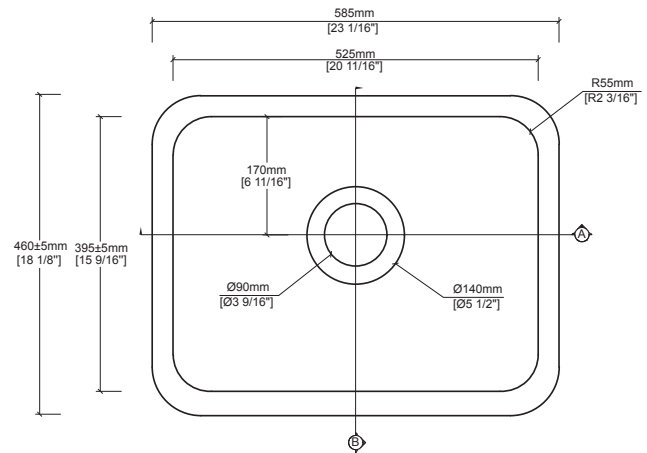

## Quick Dimensions

Length	Width	Height
585 mm	470 mm	245 mm
23 1/16 in.	18 1/2 in.	9 5/8 in.

Measurements rounded to nearest 1/8" or mm.